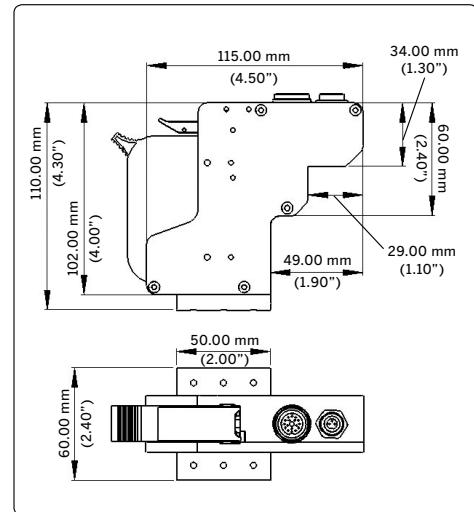

Standard Blue Printhead

Call **800-843-3610**

Email **info@videojet.com**

or visit **www.videojet.com**

Videojet Technologies Inc.

1500 Mittel Blvd. Wood Dale IL 60191 / USA

©2018 Videojet Technologies Inc. — All rights reserved.

Videojet Technologies Inc.'s policy is one of continued product improvement. We reserve the right to alter design and/or specifications without notice. TrueType is a registered trademark of Apple Computer, Inc.

Part No. SL000653
ss-8520-us-0218
Printed in U.S.A.