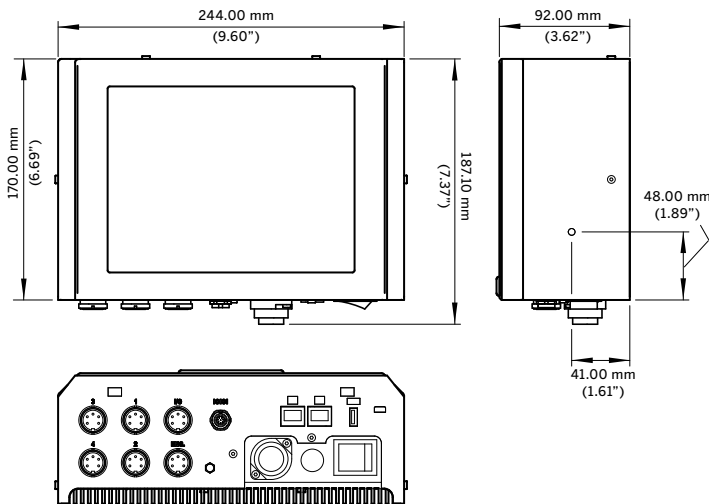

Data Interface

RS232, Ethernet, USB memory stick support, Text Communications Protocols

Controller Dimensions

9.6" (244mm) long
3.6" (92mm) wide
6.7" (170mm) high
Dimensions exclude printhead, accessory cables and power supply connections

Printhead Dimensions

Four printhead options are available with different dimensions to meet line integration requirements. The following dimensions are for the Standard Blue printhead:
4.5" (115 mm) long
4.3" (110 mm) high
2.4" (60 mm) wide (at rub plate)
Dimensions exclude cartridge and cable connections
Red, Green, and Gold printhead dimensions vary in length and height from Blue printhead

Temperature Range

41°F to 113°F (5°C to 45°C)

Electrical Requirements

100-240 VAC 50/60Hz

Approximate Weight (Controller)

7.0lbs (3.2kgs)

CERTIFIED
ISO 9001
DOCUMENTED QUALITY

Controller