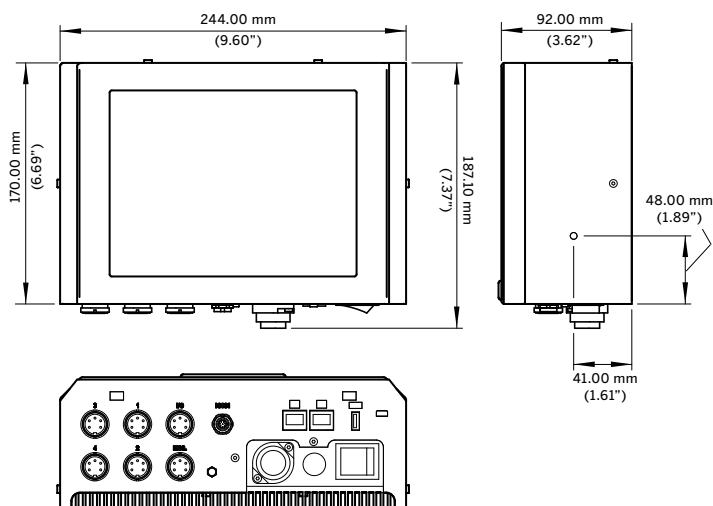

Data Interface

RS232, Ethernet, USB memory stick support, Text Communications Protocols

Controller Dimensions

9.6" (244mm) long
3.6" (92mm) wide
6.7" (170mm) high
Dimensions exclude printhead, accessory cables and power supply connections

Printhead Dimensions

Four printhead options are available with different dimensions to meet line integration requirements. The following dimensions are for the Standard Blue printhead:
4.5" (115 mm) long
4.3" (110 mm) high
2.4" (60 mm) wide (at rub plate)
Dimensions exclude cartridge and cable connections
Red, Green, and Gold printhead dimensions vary in length and height from Blue printhead

Temperature Range

41°F to 113°F (5°C to 45°C)

Electrical Requirements

100-240 VAC 50/60Hz

Approximate Weight (Controller)

7.0lbs (3.2kgs)

CERTIFIED
ISO 9001
DOCUMENTED QUALITY

Controller